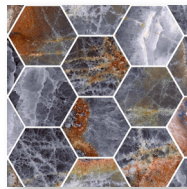

Intreccio Mosaic

AVAILABLE COLORS

Marble Emerald

12"x24" | Matte & Polished
24"x48" | Polished
4" Hexagon Mosaic | Polished
Intreccio | Matte

Marble Indigo

12"x24" | Matte & Polished
24"x48" | Polished
4" Hexagon Mosaic | Polished
Intreccio | Matte

Marble Purple

12"x24" | Matte & Polished
24"x48" | Polished
47"x110" | Polished
4" Hexagon Mosaic | Polished
Intreccio | Matte

Onyx Emerald

12"x24" | Polished
24"x48" | Polished
4" Hexagon Mosaic | Polished

Onyx Indigo

12"x24" | Polished
24"x48" | Polished
4" Hexagon Mosaic | Polished

Onyx Purple

12"x24" | Polished
24"x48" | Polished
47"x110" | Polished
4" Hexagon Mosaic | Polished

Marble Emerald | 12"x24"

Marble Emerald | 24"x48"

Onyx Indigo | 4" Hexagon Mosaic

Marble Indigo | 12"x24"

Marble Purple | 24"x48" & Onyx Purple | 24"x48"

Onyx Indigo | 24"x48"

Onyx Purple | 24"x48"

Onyx Emerald | 24"x48"

Marble Emerald | *Intreccio Mosaic*