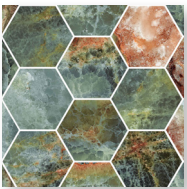

GALAXY

COLLECTION

Wayne Tile
Company

www.waynetile.com

GALAXY

STOCK SIZES

Only available in Marble Purple & Onyx Purple colors

4" Hexagon Mosaic

Intreccio Mosaic

AVAILABLE COLORS

Marble Emerald

12"x24" | Matte & Polished
24"x48" | Polished
4" Hexagon Mosaic | Polished
Intreccio | Matte

Marble Indigo

12"x24" | Matte & Polished
24"x48" | Polished
4" Hexagon Mosaic | Polished
Intreccio | Matte

Marble Purple

12"x24" | Matte & Polished
24"x48" | Polished
47"x110" | Polished
4" Hexagon Mosaic | Polished
Intreccio | Matte

Onyx Emerald

12"x24" | Polished
24"x48" | Polished
4" Hexagon Mosaic | Polished

Onyx Indigo

12"x24" | Polished
24"x48" | Polished
4" Hexagon Mosaic | Polished

Onyx Purple

12"x24" | Polished
24"x48" | Polished
47"x110" | Polished
4" Hexagon Mosaic | Polished

Marble Emerald | 12"x24"

Marble Emerald | 24"x48"