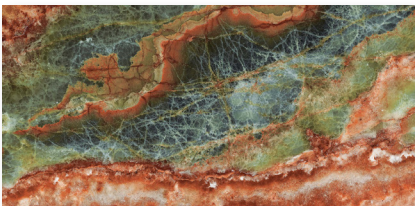

GALAXY

COLLECTION

Wayne Tile
Company

www.waynetile.com

GALAXY

STOCK SIZES

Only available in Marble Purple & Onyx Purple colors

4" Hexagon Mosaic

Intreccio Mosaic

AVAILABLE COLORS

Marble Emerald

12"x24" | Matte & Polished
24"x48" | Polished
4" Hexagon Mosaic | Polished
Intreccio | Matte

Marble Indigo

12"x24" | Matte & Polished
24"x48" | Polished
4" Hexagon Mosaic | Polished
Intreccio | Matte

Marble Purple

12"x24" | Matte & Polished
24"x48" | Polished
47"x110" | Polished
4" Hexagon Mosaic | Polished
Intreccio | Matte

Onyx Emerald

12"x24" | Polished
24"x48" | Polished
4" Hexagon Mosaic | Polished