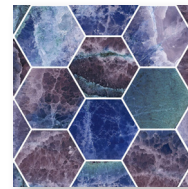

Intreccio Mosaic

AVAILABLE COLORS

Marble Emerald

12"x24" | Matte & Polished
24"x48" | Polished
4" Hexagon Mosaic | Polished
Intreccio | Matte

Marble Indigo

12"x24" | Matte & Polished
24"x48" | Polished
4" Hexagon Mosaic | Polished
Intreccio | Matte

Marble Purple

12"x24" | Matte & Polished
24"x48" | Polished
47"x110" | Polished
4" Hexagon Mosaic | Polished
Intreccio | Matte

Onyx Emerald

12"x24" | Polished
24"x48" | Polished
4" Hexagon Mosaic | Polished

Onyx Indigo

12"x24" | Polished
24"x48" | Polished
4" Hexagon Mosaic | Polished

Onyx Purple

12"x24" | Polished
24"x48" | Polished
47"x110" | Polished
4" Hexagon Mosaic | Polished

Marble Emerald | 12"x24"

Marble Emerald | 24"x48"

Onyx Indigo | 4" Hexagon Mosaic

Marble Indigo | 12"x24"

Marble Purple | 24"x48" & Onyx Purple | 24"x48"

Onyx Indigo | 24"x48"

Onyx Purple | 24"x48"

Onyx Emerald | 24"x48"

Marble Emerald | *Intreccio Mosaic*