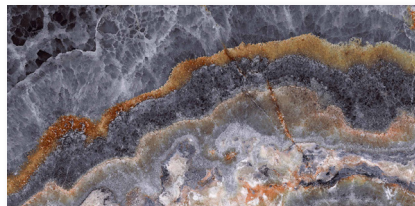

Intreccio Mosaic

AVAILABLE COLORS

Marble Emerald

12"x24" | Matte & Polished
24"x48" | Polished
4" Hexagon Mosaic | Polished
Intreccio | Matte

Marble Indigo

12"x24" | Matte & Polished
24"x48" | Polished
4" Hexagon Mosaic | Polished
Intreccio | Matte

Marble Purple

12"x24" | Matte & Polished
24"x48" | Polished
47"x110" | Polished
4" Hexagon Mosaic | Polished
Intreccio | Matte

Onyx Emerald

12"x24" | Polished
24"x48" | Polished
4" Hexagon Mosaic | Polished

Onyx Indigo

12"x24" | Polished
24"x48" | Polished
4" Hexagon Mosaic | Polished

Onyx Purple

12"x24" | Polished
24"x48" | Polished
47"x110" | Polished
4" Hexagon Mosaic | Polished

Marble Emerald | 12"x24"

Marble Emerald | 24"x48"

Onyx Indigo | 4" Hexagon Mosaic

Marble Indigo | 12"x24"

Marble Purple | 24"x48" & Onyx Purple | 24"x48"

Onyx Indigo | 24"x48"

Onyx Purple | 24"x48"

Onyx Emerald | 24"x48"

Marble Emerald | *Intreccio Mosaic*