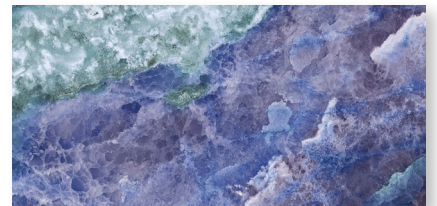

12"x24" | Polished
24"x48" | Polished
4" Hexagon Mosaic | Polished

Onyx Purple